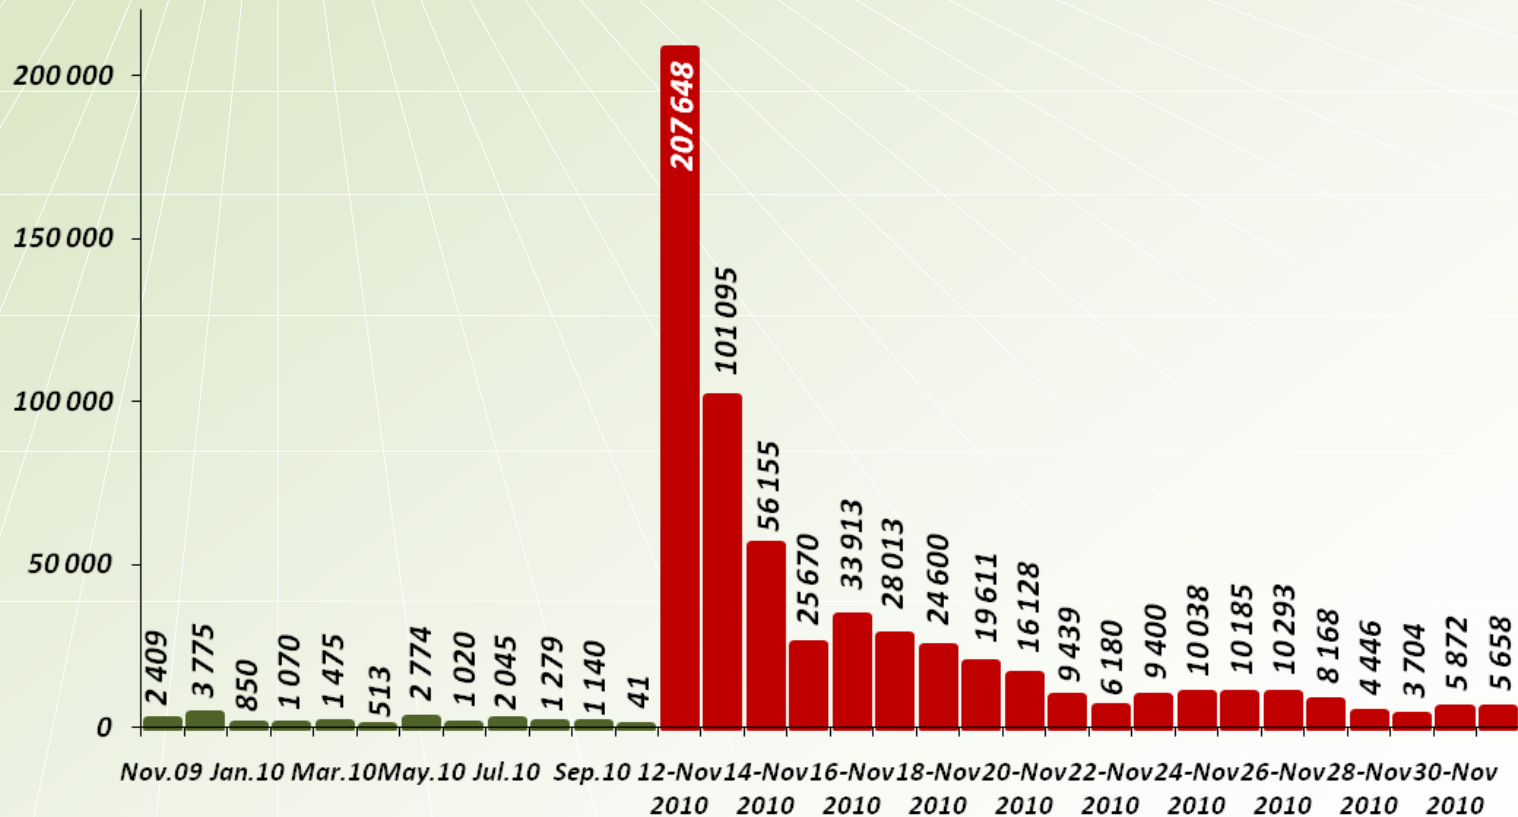

# Net Growth in .PΦ

For the first **20 days** of the open registration phase the increment figure in .PΦ was **596,216** domain names

Net growth of domain names in .PΦ