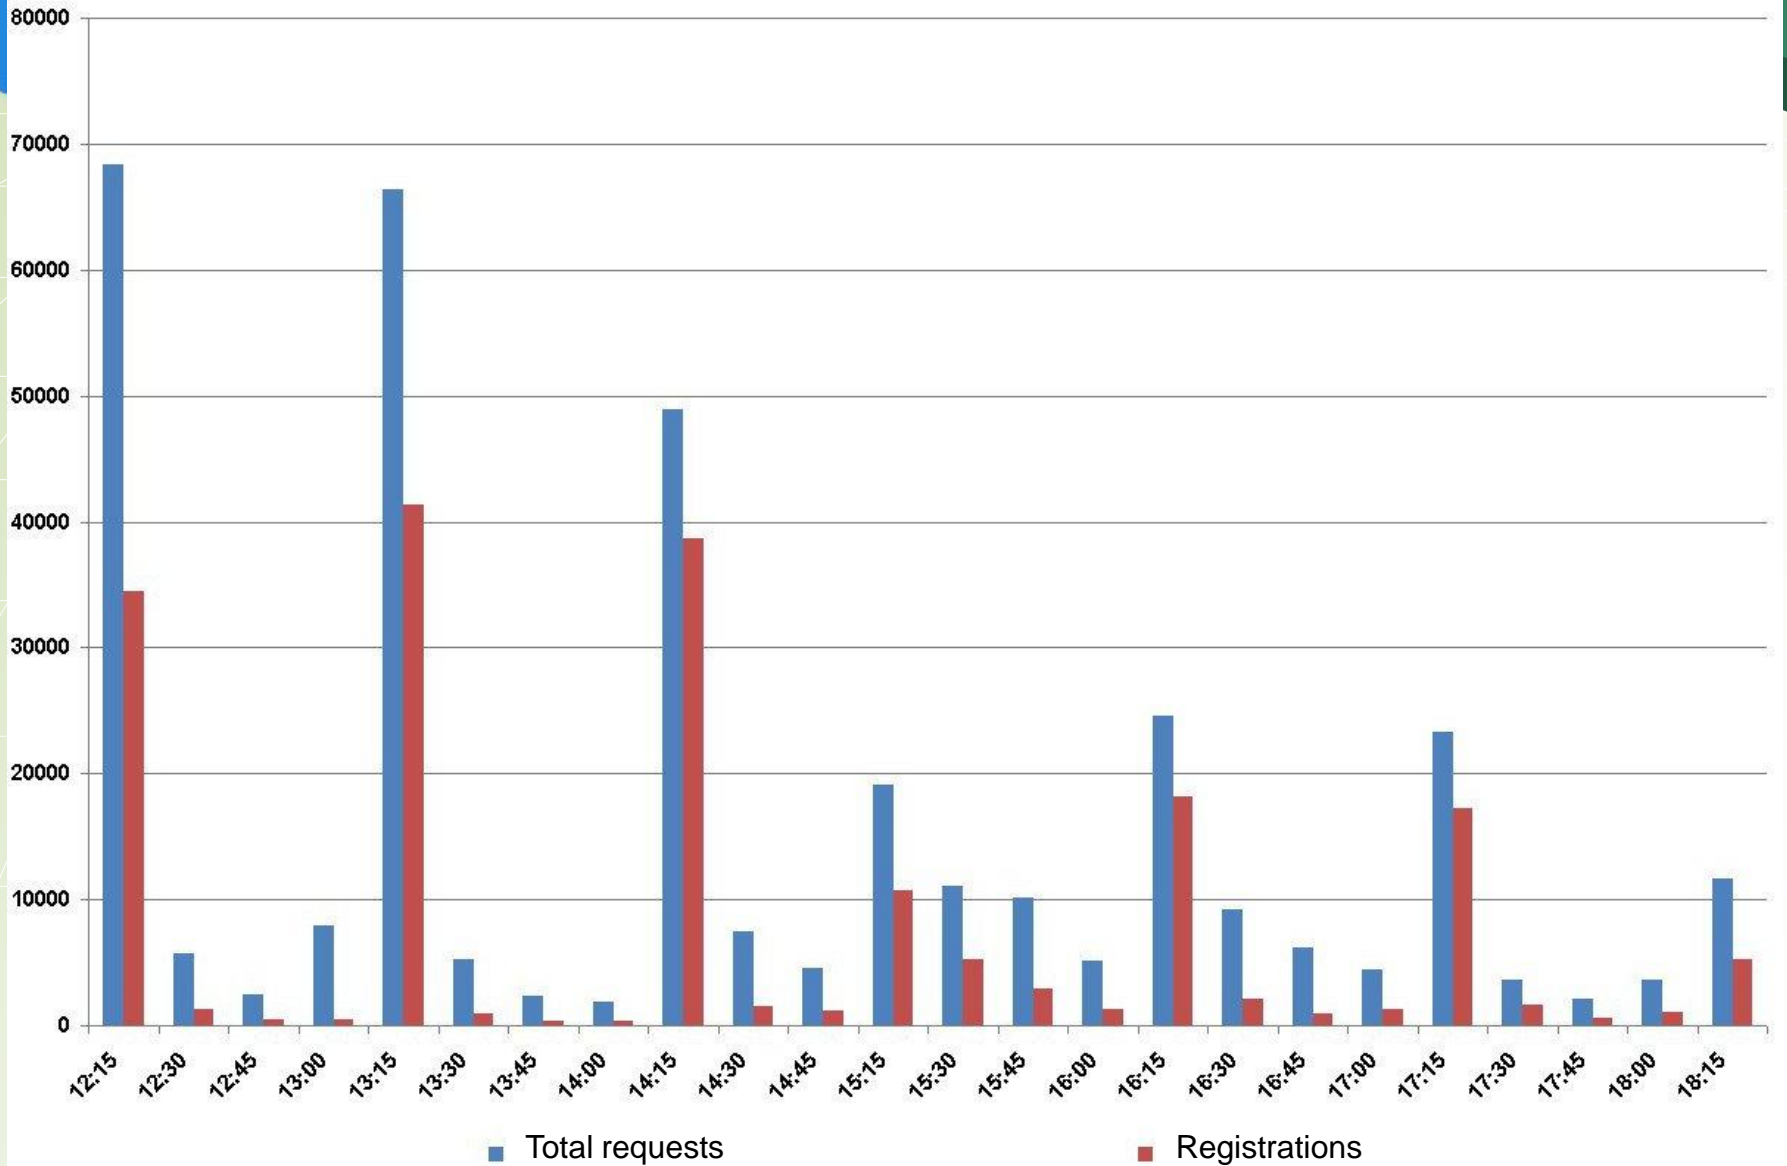

First Hours Statistics